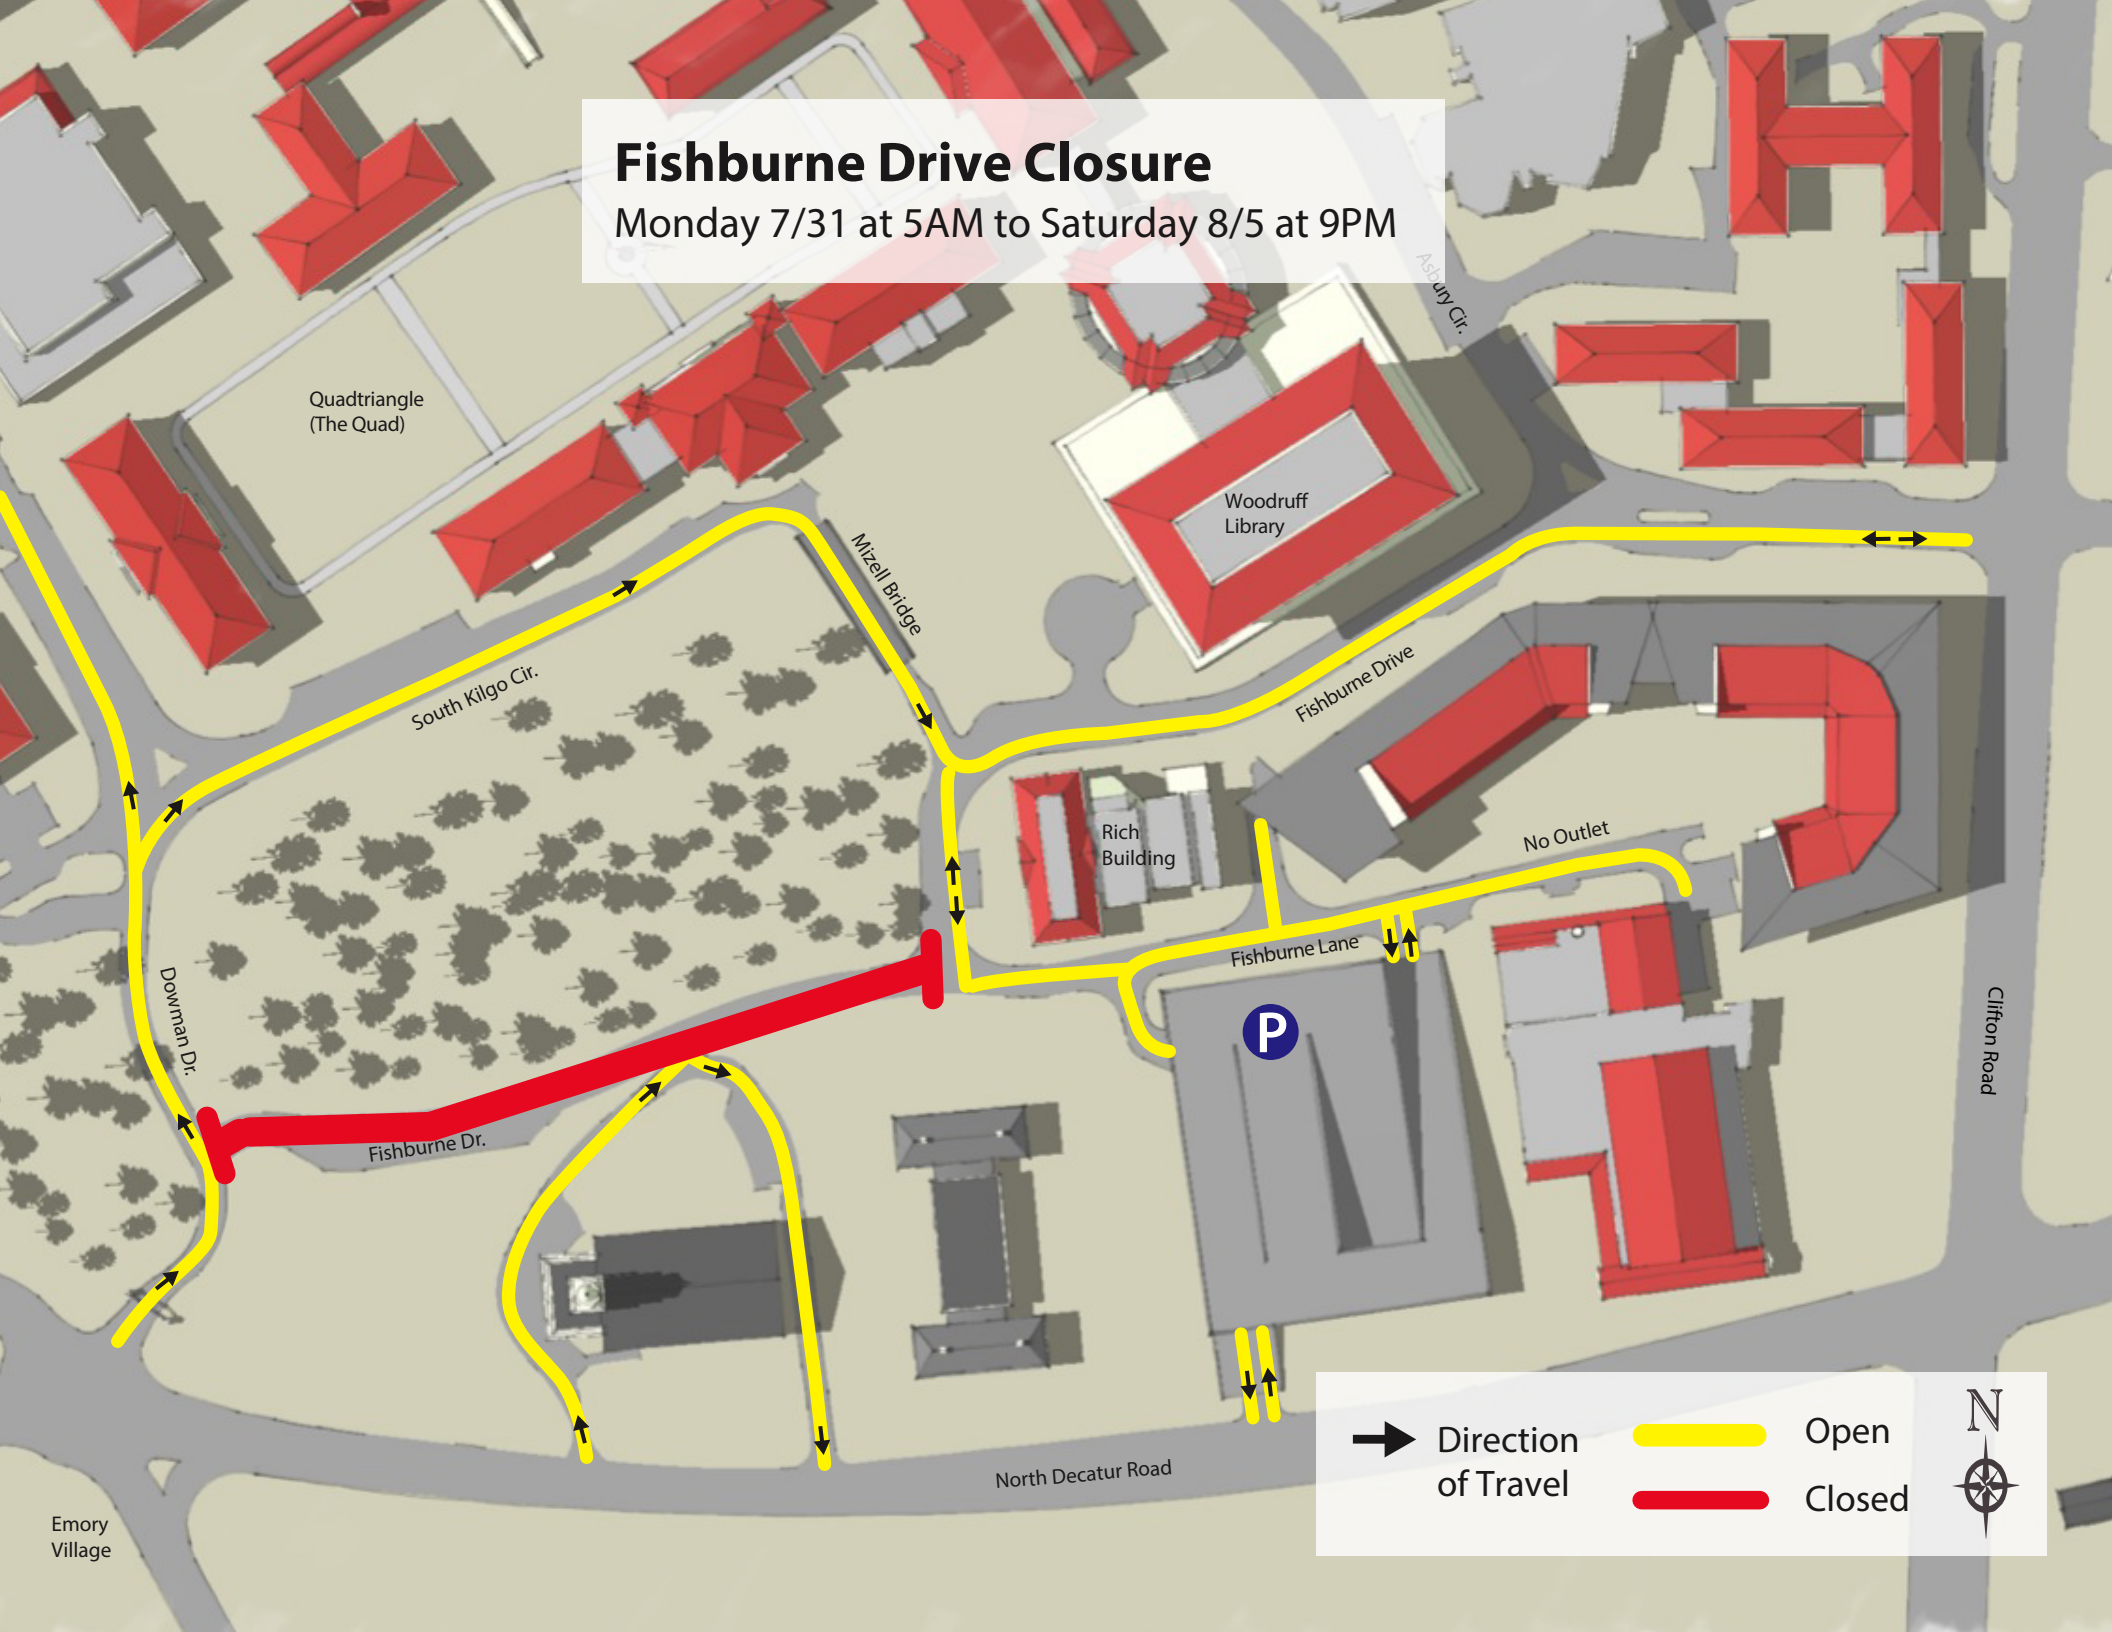

# Fishburne Drive Closure

Monday 7/31 at 5AM to Saturday 8/5 at 9PM

➔ Direction of Travel

Yellow line: Open  
Red line: Closed

Open  
Closed

Emory Village

Quadtriangle (The Quad)

Woodruff Library

Rich Building

P

No Outlet

North Decatur Road

Clifton Road

South Kilgo Cir.

Mizell Bridge

Fishburne Drive

Fishburne Dr.

Fishburne Lane

Downman Dr.

Assembly Cir.